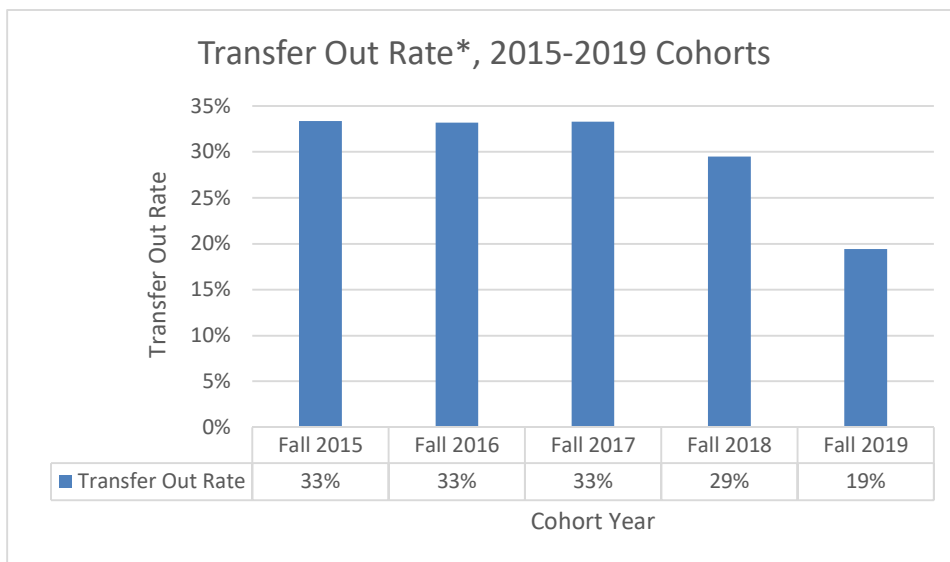

SUNY Cobleskill Transfer Out Rate

**Cohorts represent total amount of first time, full time, associate degree-seeking students who entered in the given year. The Transfer Out Rate represents the percentage of students who transferred out within 3 years (150% time to degree completion).*